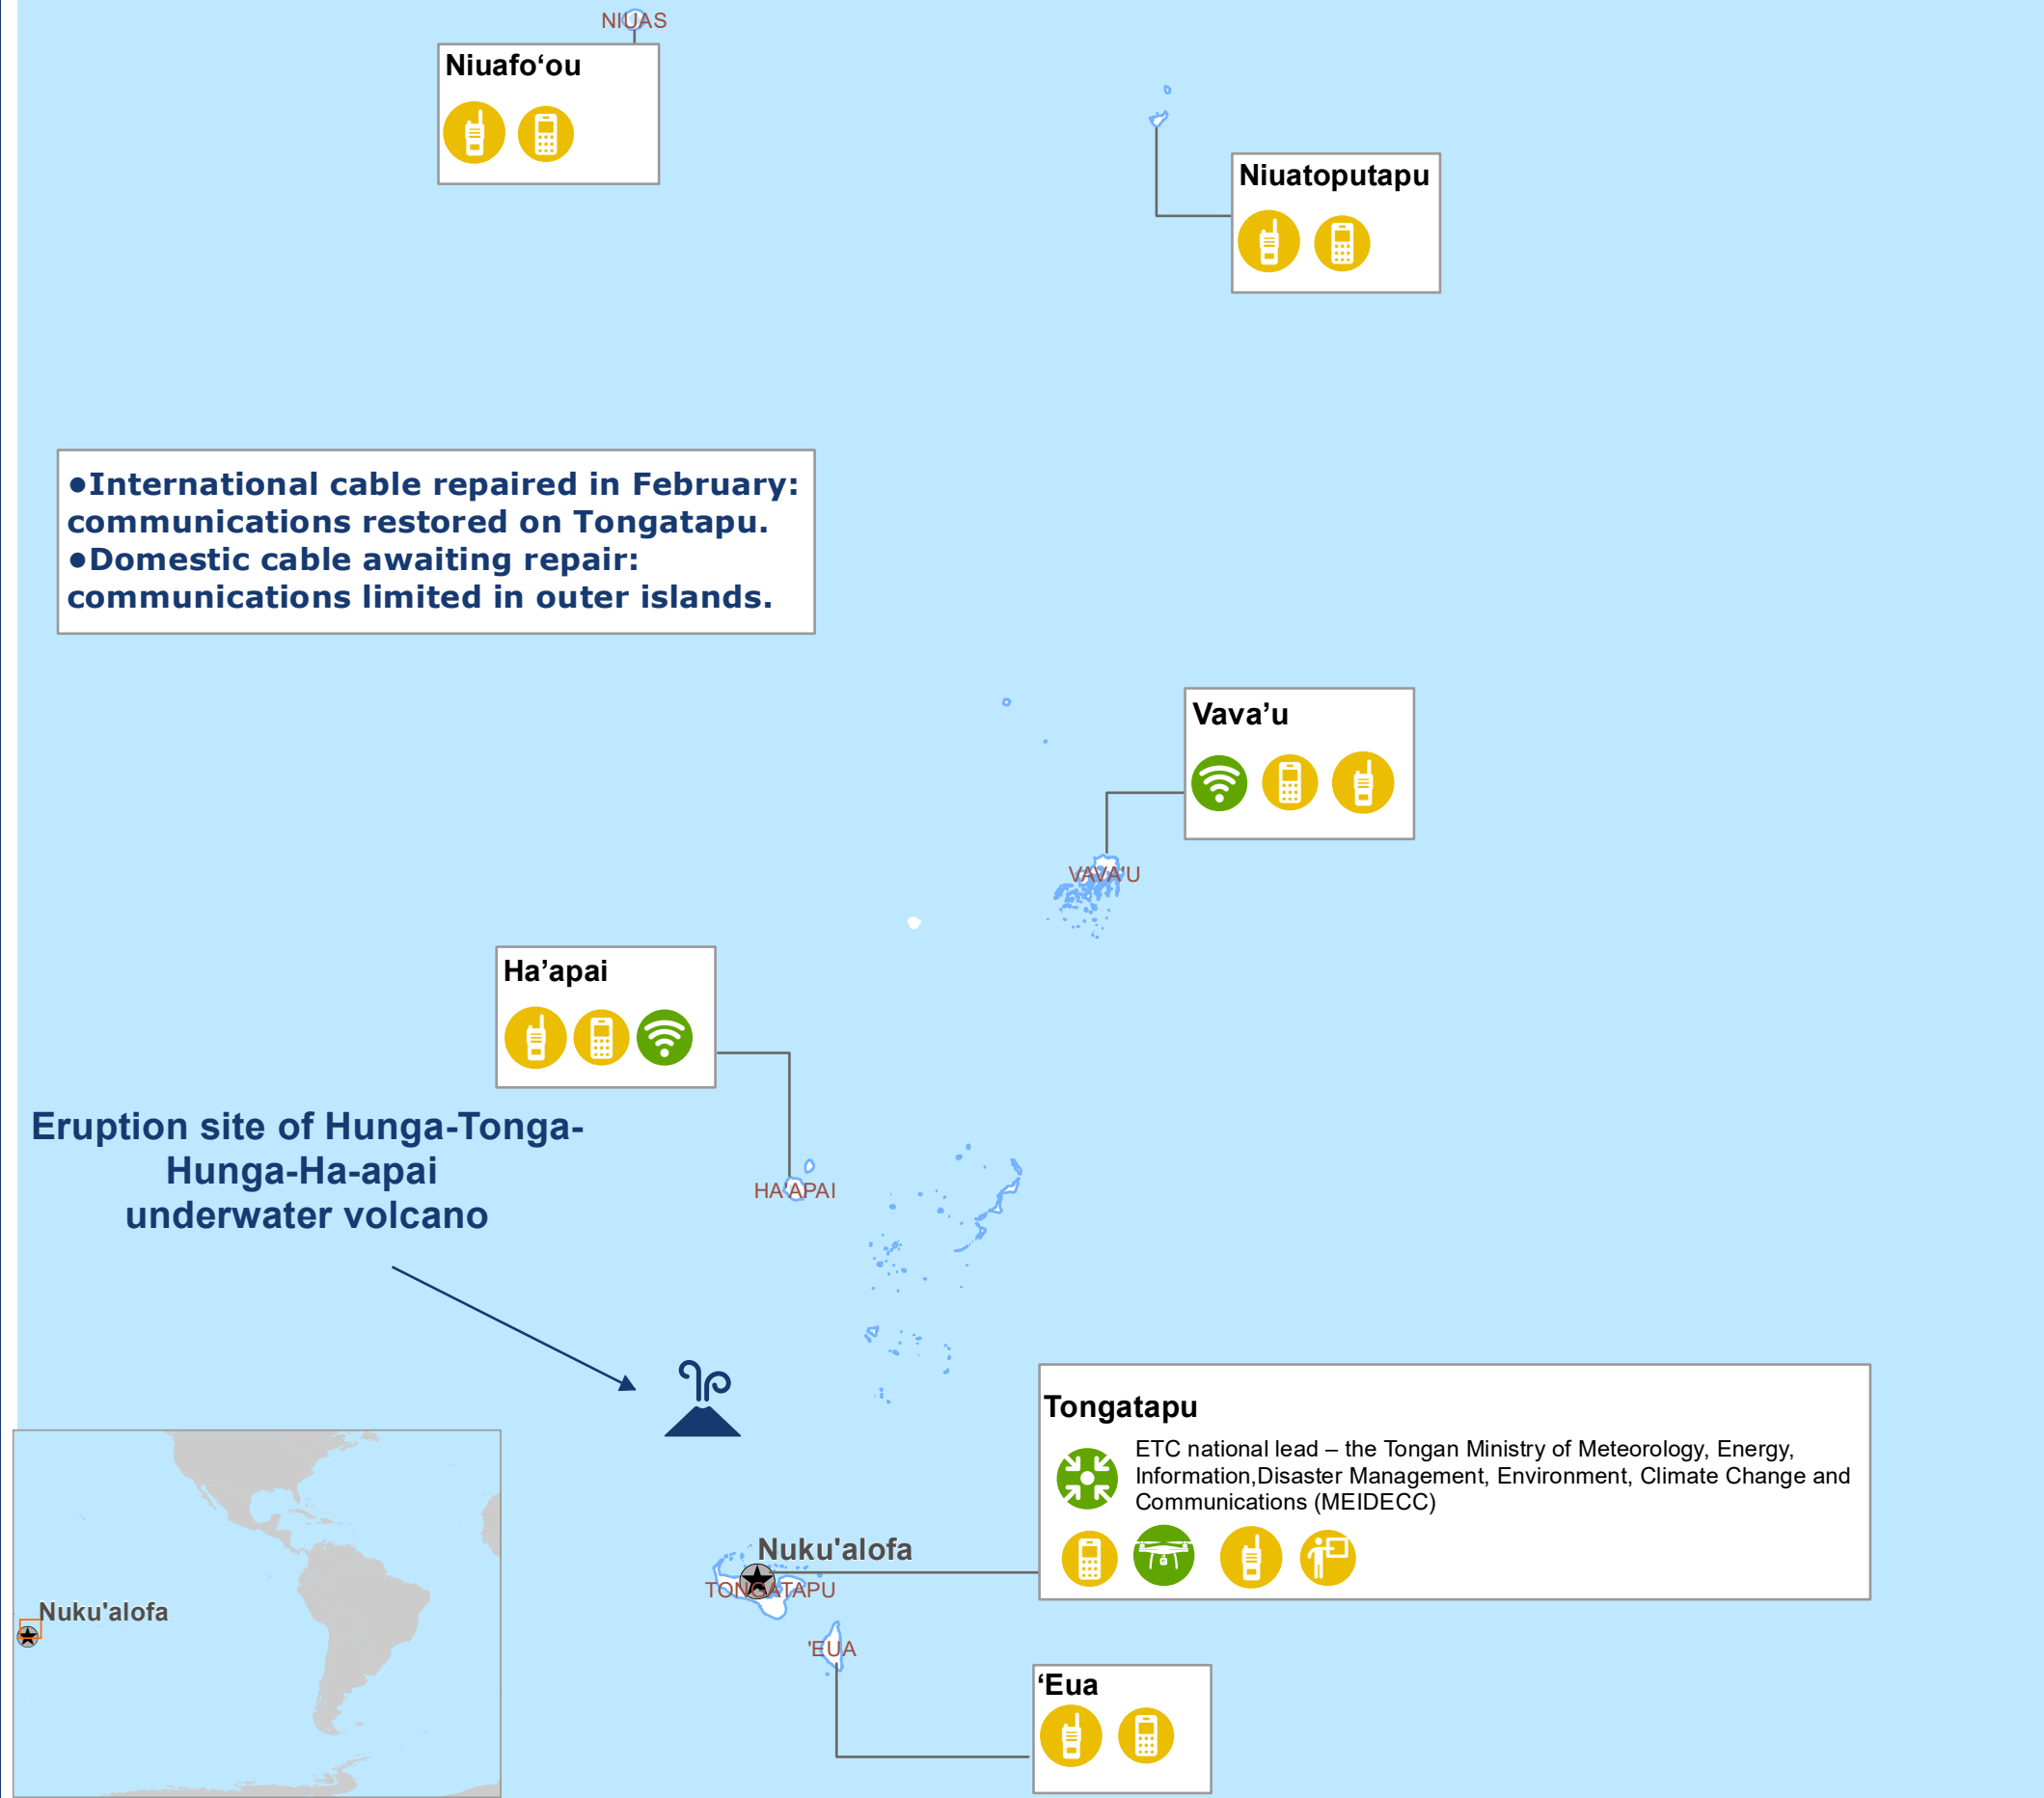

ETC Activated

ON 15 JANUARY 2022

The eruption of the Hunga-Tonga-Hunga-Ha'apai undersea volcano on 15 January severed the undersea communications cable. As of 22 February, the international section of the cable has been repaired and international communications on Tongatapu restored. Communications with the outer islands are not yet restored. The domestic section of cable linking these islands with Tongatapu will take until late 2022 to repair

ETC funding appeal

Received: US\$250,000 from CERF & US\$217,000 from the Government of Japan

Partner Organizations

9

Tonga National Emergency Management Office, University of the South Pacific, International Telecommunication Union, Télécoms Sans Frontières, World Food Programme, Iridium, Government of Luxembourg, NORCAP, Aviasist.

ETC Coordinator: John Dovale (Fiji)
Global ETC IMO: Elizabeth Millership (UAE)
Email: Pacific.ETC@wfp.org
For more information:
<https://www.etcluster.org/emergency/tonga-volcanic-eruptionsunami>

The designations employed and the presentation of material in the map(s) do not imply the expression of any opinion on the part of WFP concerning the legal or constitutional status of any country, territory, city or sea, or concerning the delimitation of its frontiers or boundaries.

Data sources: WFP, UNGIWG, GeoNames, GAUL, OCHA
 Prepared by EME HQ GIS

● **International cable repaired in February: communications restored on Tongatapu.**
 ● **Domestic cable awaiting repair: communications limited in outer islands.**