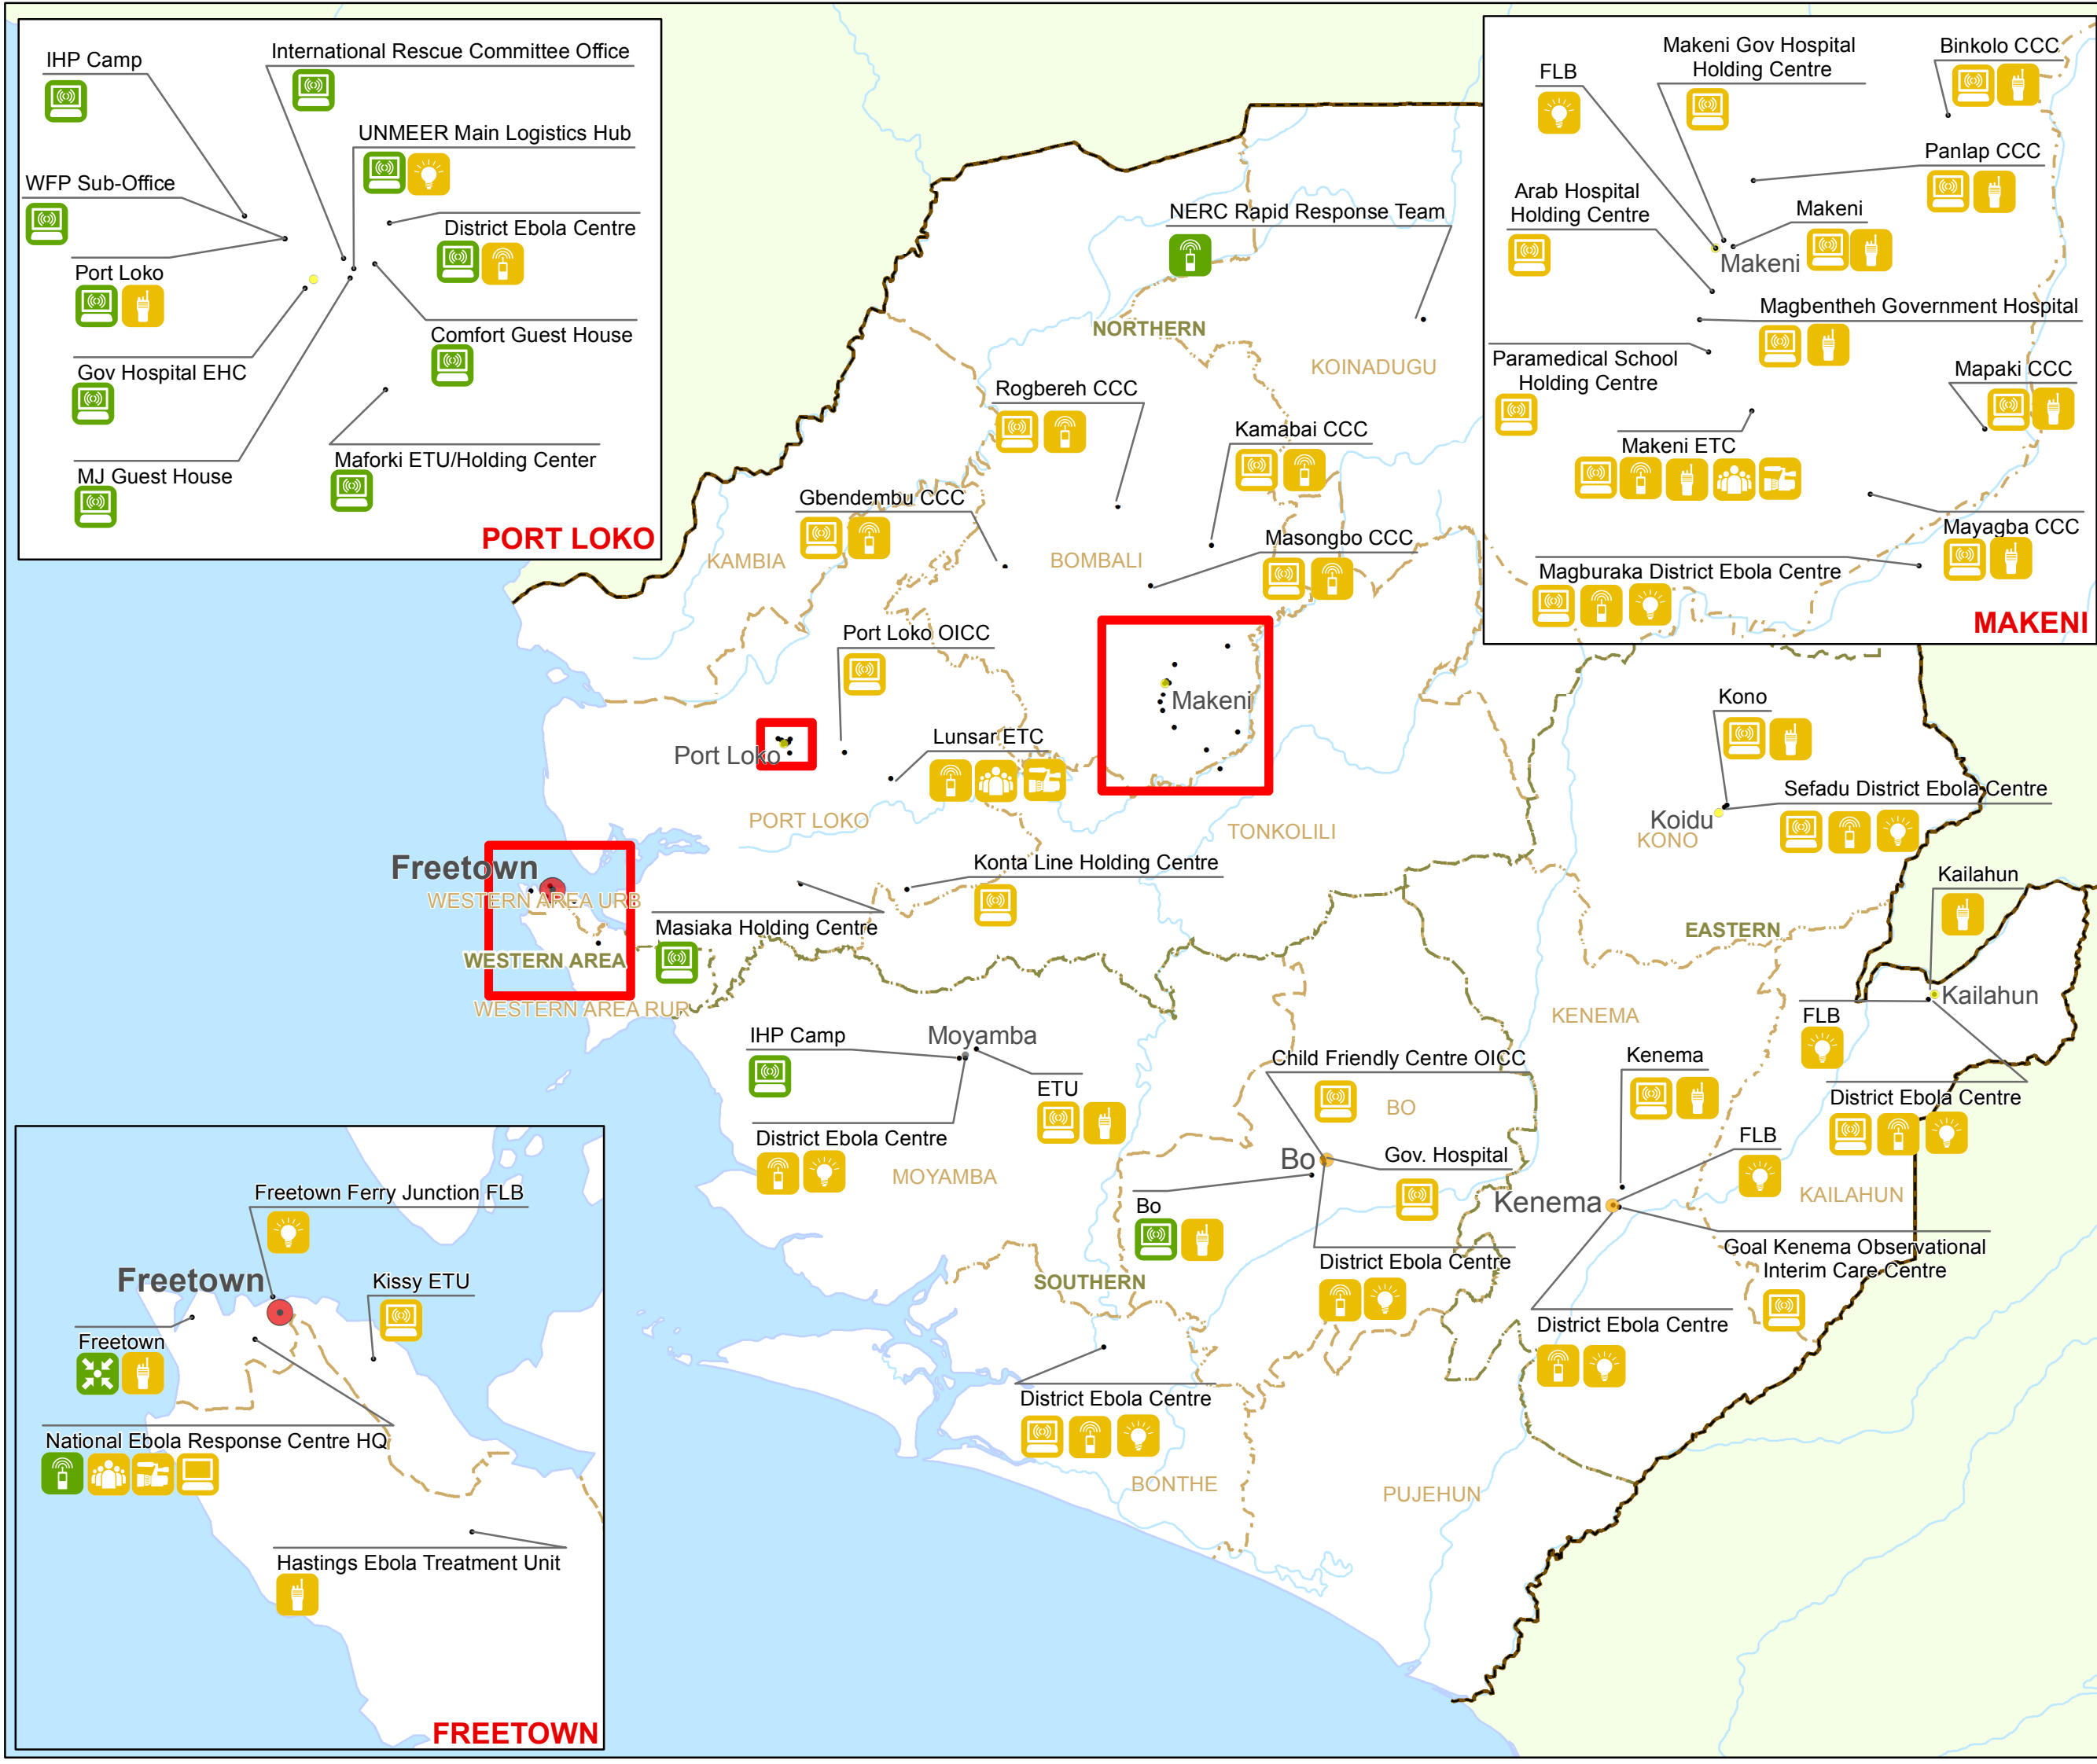

**SIERRA LEONE
Emergency
Telecommunications
Cluster (ETC) Operation
09 January 2015**

- National Capital
- Major Town
- Intermediate Town
- Small Town
- International boundary
- Undetermined boundary
- First level admin boundary
- Second level admin boundary
- River
- Surface Waterbody
- Coordination Hub
- Internet
- Voice
- Radio
- Electrical
- Patient Comms
- CCTV
- TV
- Service being provided
- Planned Service

Key Contacts
Regional ICT Coordinator
Ozdzan Hadziemin

ETC Mailbox: Global.ETC@wfp.org
Website: <http://ictemergency.wfp.org/web/ictopr/emergencies2014/ebola-outbreak>

Date Created: 09 January 2015
Map Num: SLE_ETC_ServicesInternal_A3L
Coord.System/Datum: Geographic/WGS84

Data Sources: UNGIWG, Geonames, WFP, ETC
The boundaries and names and the designations used on this map do not imply official endorsement or acceptance by the United Nations.

PORT LOKO

- IHP Camp
- International Rescue Committee Office
- UNMEER Main Logistics Hub
- WFP Sub-Office
- Port Loko
- Gov Hospital EHC
- MJ Guest House
- District Ebola Centre
- Comfort Guest House
- Maforiki ETU/Holding Center

FREETOWN

- Freetown Ferry Junction FLB
- Kissy ETU
- National Ebola Response Centre HQ
- Hastings Ebola Treatment Unit