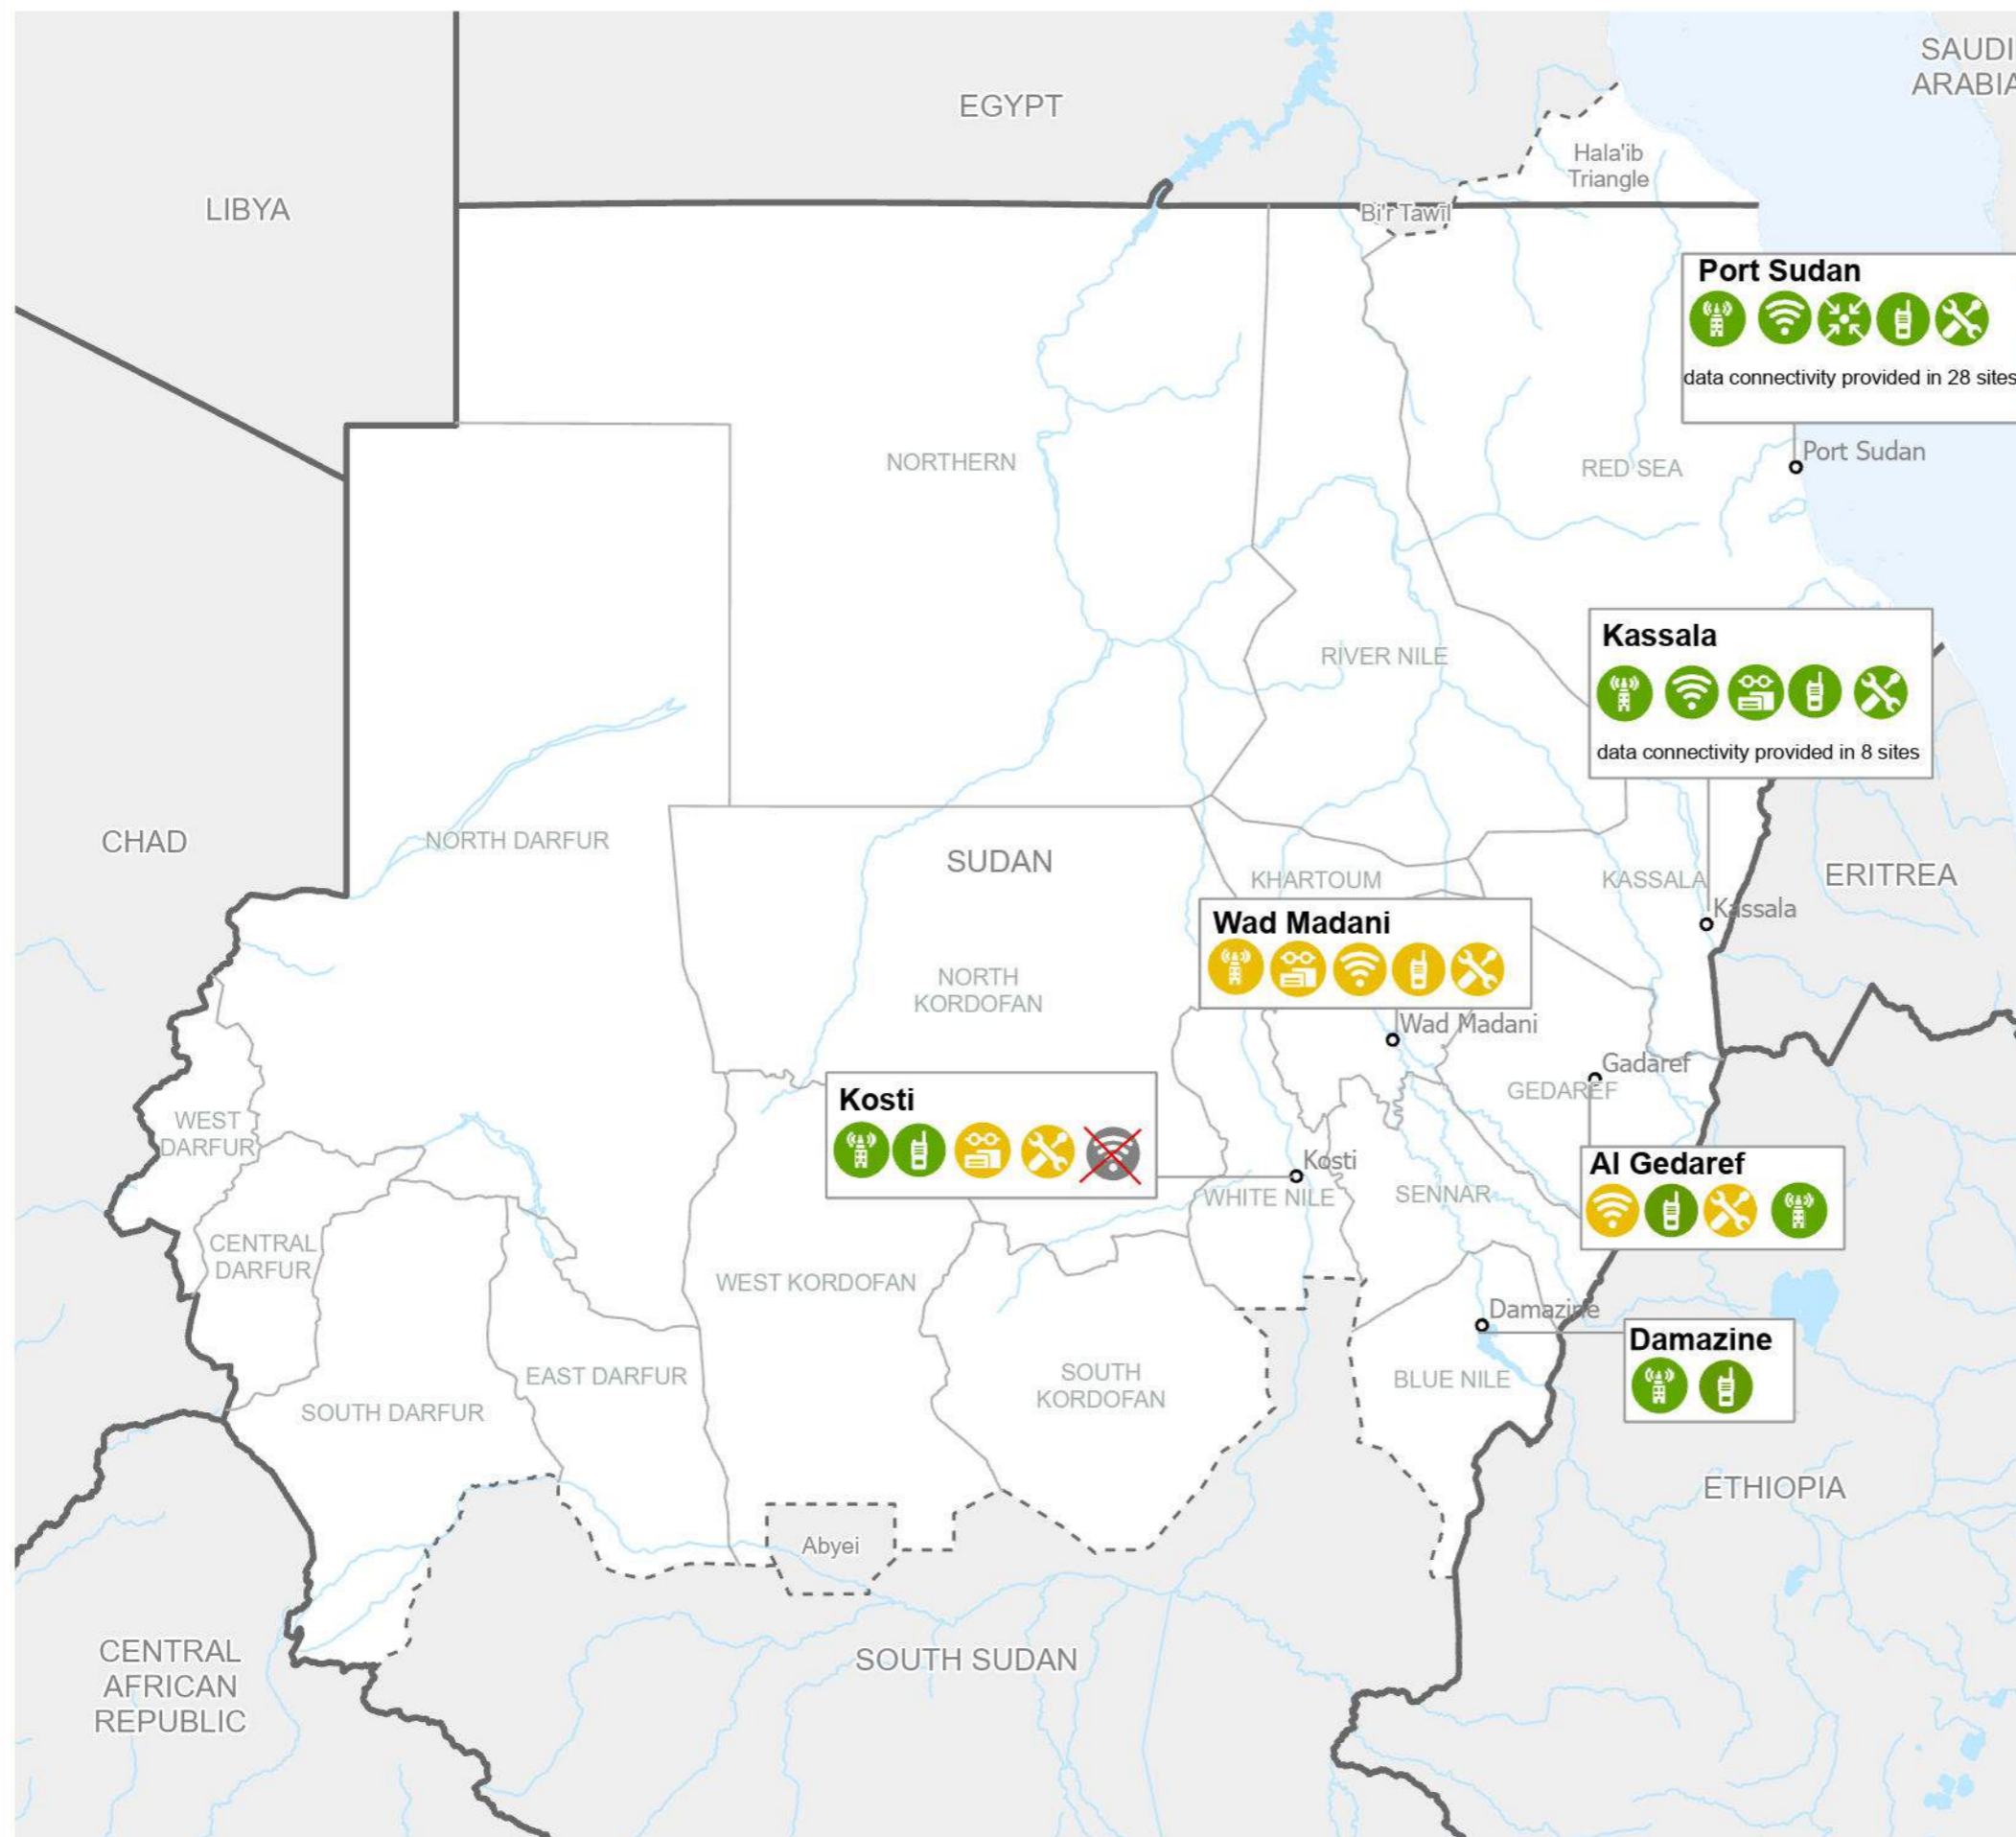

ETC Sudan funding appeal

68 % 227,000 out of US\$ 4,273,434 million

ETC Coordinator: Habib Shashati

Email: Sudan.ETC@wfp.org

For more information: <https://www.etcluster.org/emergency/sudan-conflict>

- | | | | |
|----------------------------------|----------------------------------|------------------------|-----------------------|
| Security Operations Centre (SOC) | Security Communications Services | National Capital | Undetermined boundary |
| ETC Coordination | ICT Helpdesk | Major Town | Coastline |
| Assessment | Service Provided | Intermediate Town | Region boundary |
| Internet Connectivity | Service Planned | Village | River |
| | | International boundary | Surface Waterbody |

The designations employed and the presentation of material in the map(s) do not imply the expression of any opinion on the part of WFP concerning the legal or constitutional status of any country, territory, city or sea, or concerning the delimitation of its frontiers or boundaries.

Final boundary between the Republic of Sudan and the Republic of South Sudan has not yet been determined. Final status of the Abyei area is not yet determined.

This dashboard is based on the best information available at the time of production. Provision of the services included are dependent upon funding and access conditions. Locations are proposed only and subject to final confirmation with humanitarian partners.

Data sources: WFP, UNGIWG, GeoNames, UNmap, OCHA
Prepared by : WFP Emergencies HQ GIS