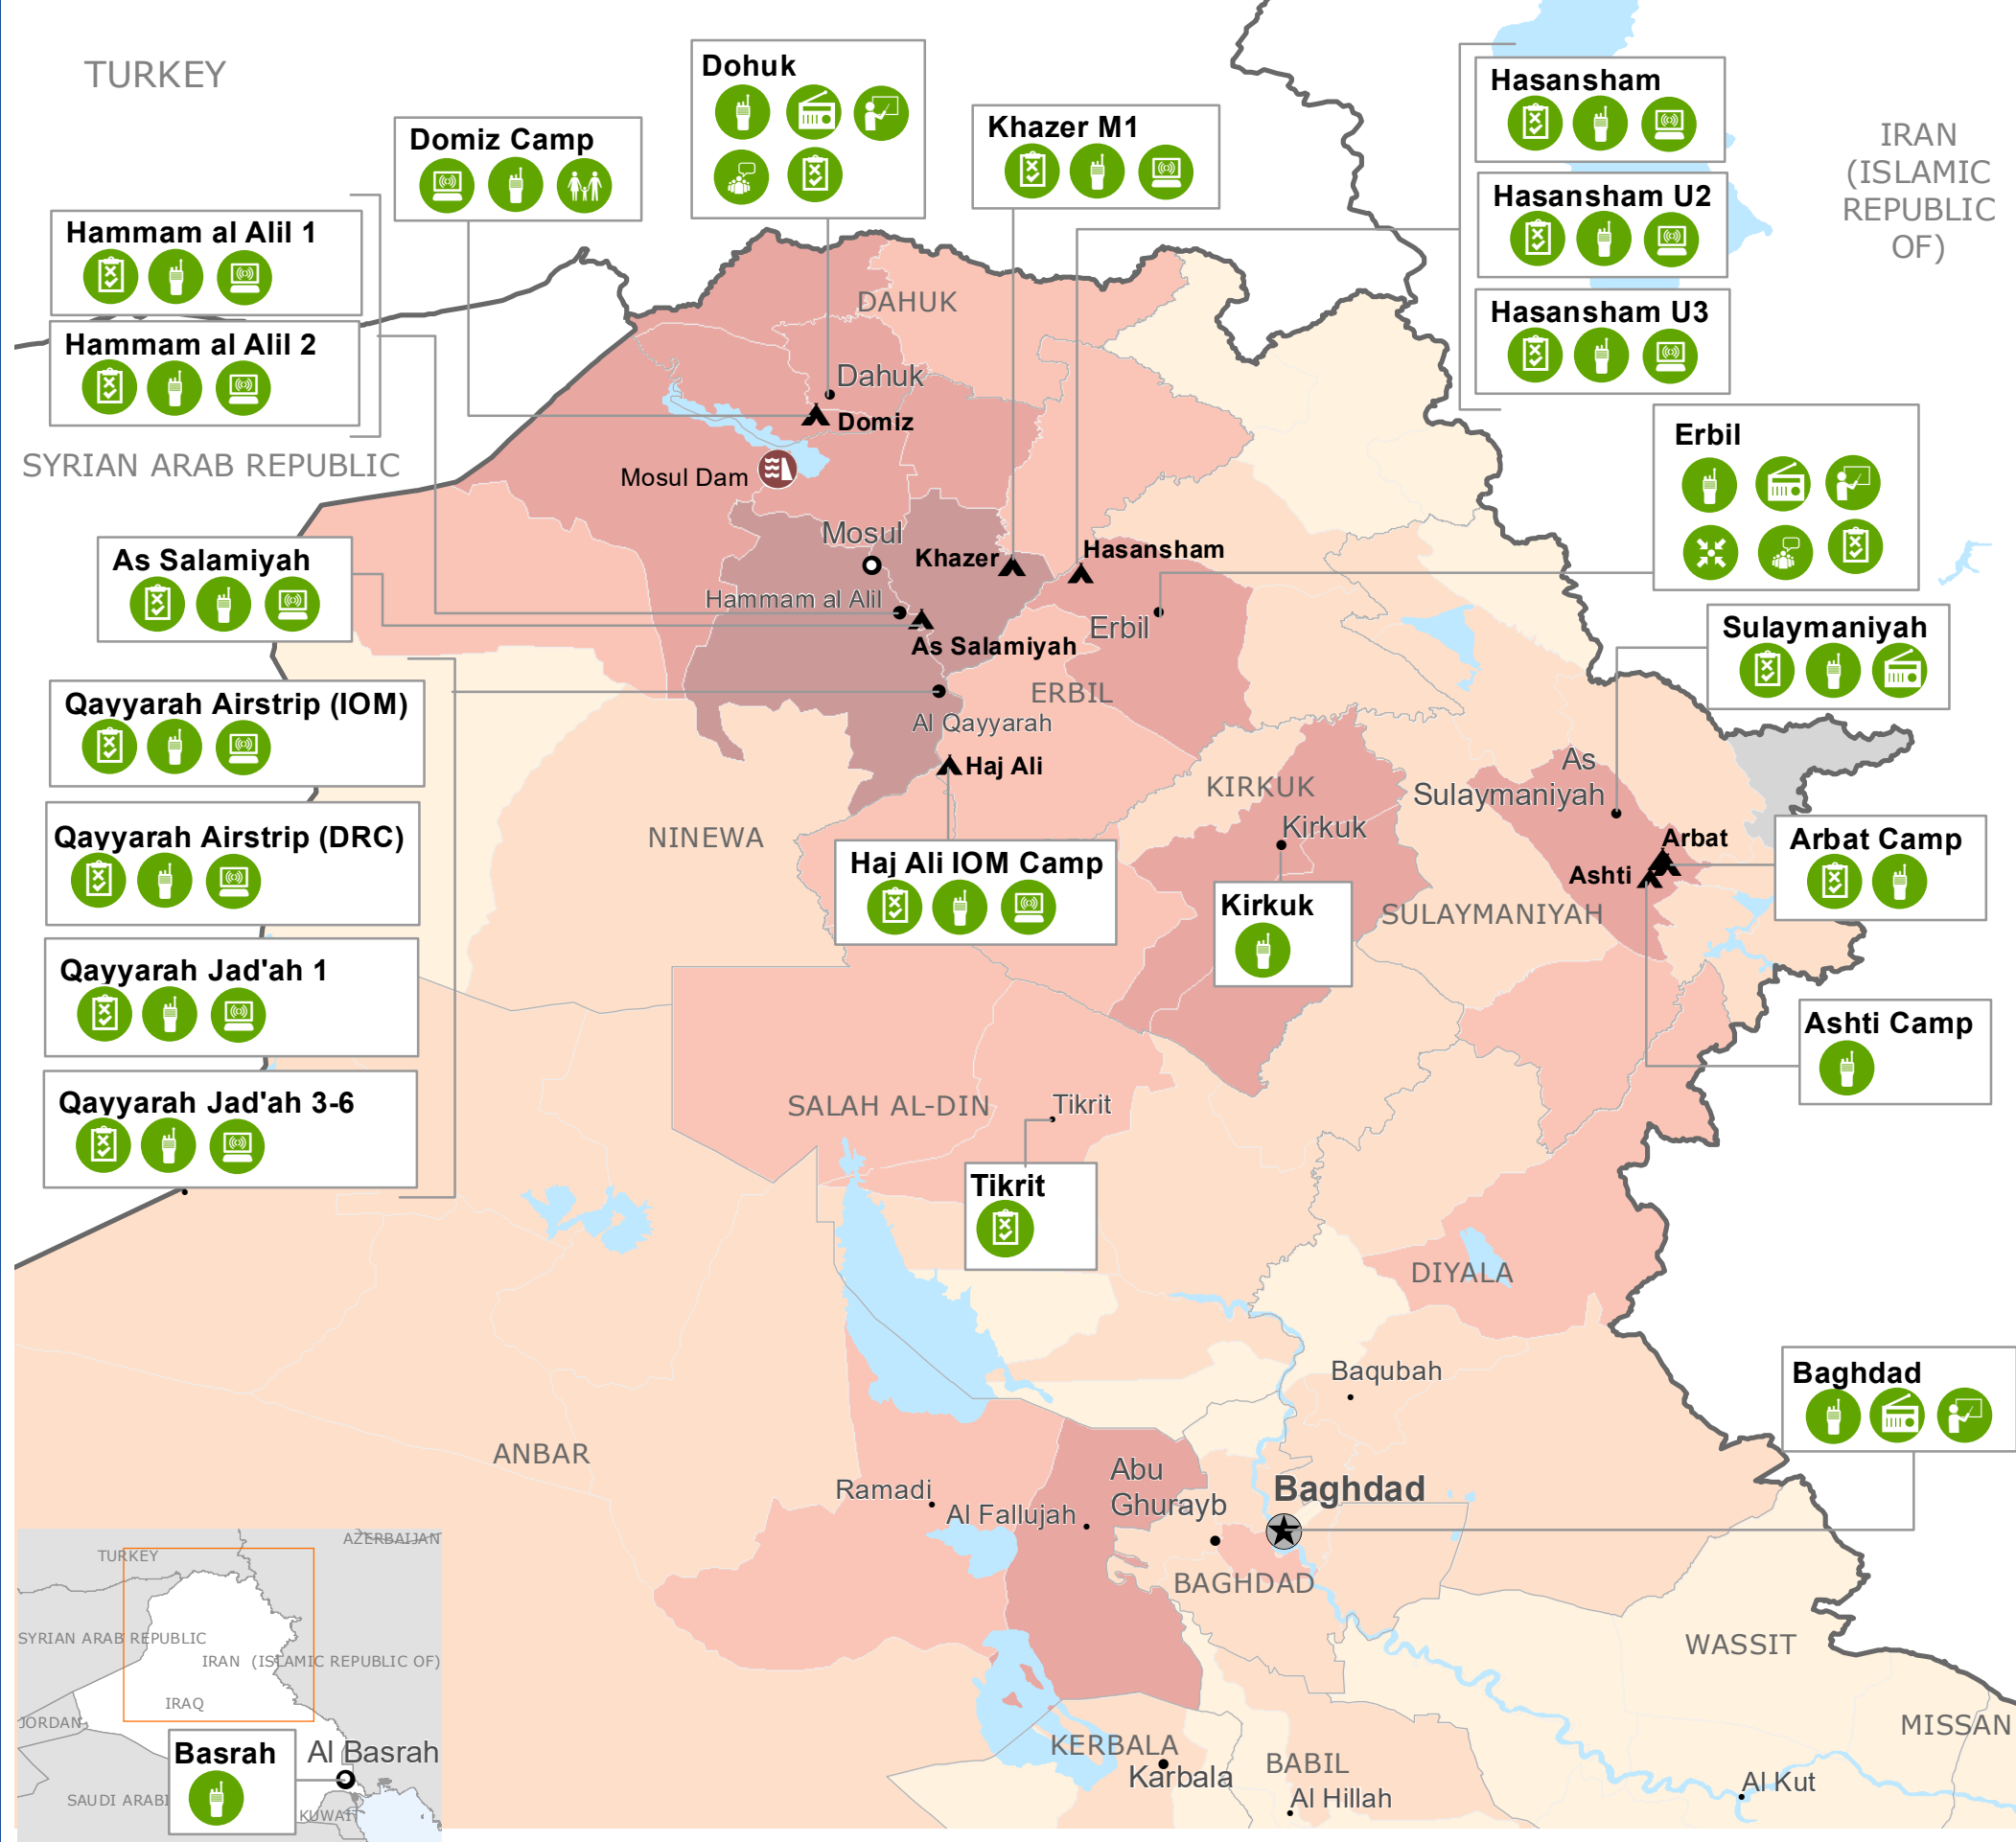

*The VHF radio services in Iraq are a combination of analogue and digital technology depending on the location.

ETC provides up to

- **7** Emergency communications support services to humanitarian organizations
- **21** Common operational areas

PARTNER ORGANIZATIONS

8 supporting ETC response in Iraq

2018 ETC FUNDING APPEAL

0%

Received: USD 0*

Requirement: USD 1.9 million

*0% funded but have USD 1.2 million in carryover

ETC Coordinator: Habib Shashati

Email: Iraq.ETC@wfp.org

For more information: www.etcluster.org/emergencies/iraq-conflict

The designations employed and the presentation of material in the map(s) do not imply the expression of any opinion on the part of WFP concerning the legal or constitutional status of any country, territory, city or sea, or concerning the delimitation of its frontiers or boundaries.

This dashboard is based on the best information available at the time of production. Provision of the services included are dependent upon funding and access conditions. Locations are proposed only and subject to final confirmation with humanitarian partners.

Data sources: WFP, UNGIWG, GeoNames, GAUL, OCHA

Customer Support	Radio Programming	Internet	Service Provided	National Capital	No. of Humanitarian Organizations 1 - 5 27 - 46 6 - 14 47 - 71 15 - 26 No Data
ETC Services for Communities	Radio Training	Assessment Mission	Service Planned	Major Town	
Security Telecommunications (Radio)	Coordination			Intermediate Town	International boundary Undetermined boundary Governorate boundary District boundary
				National Capital