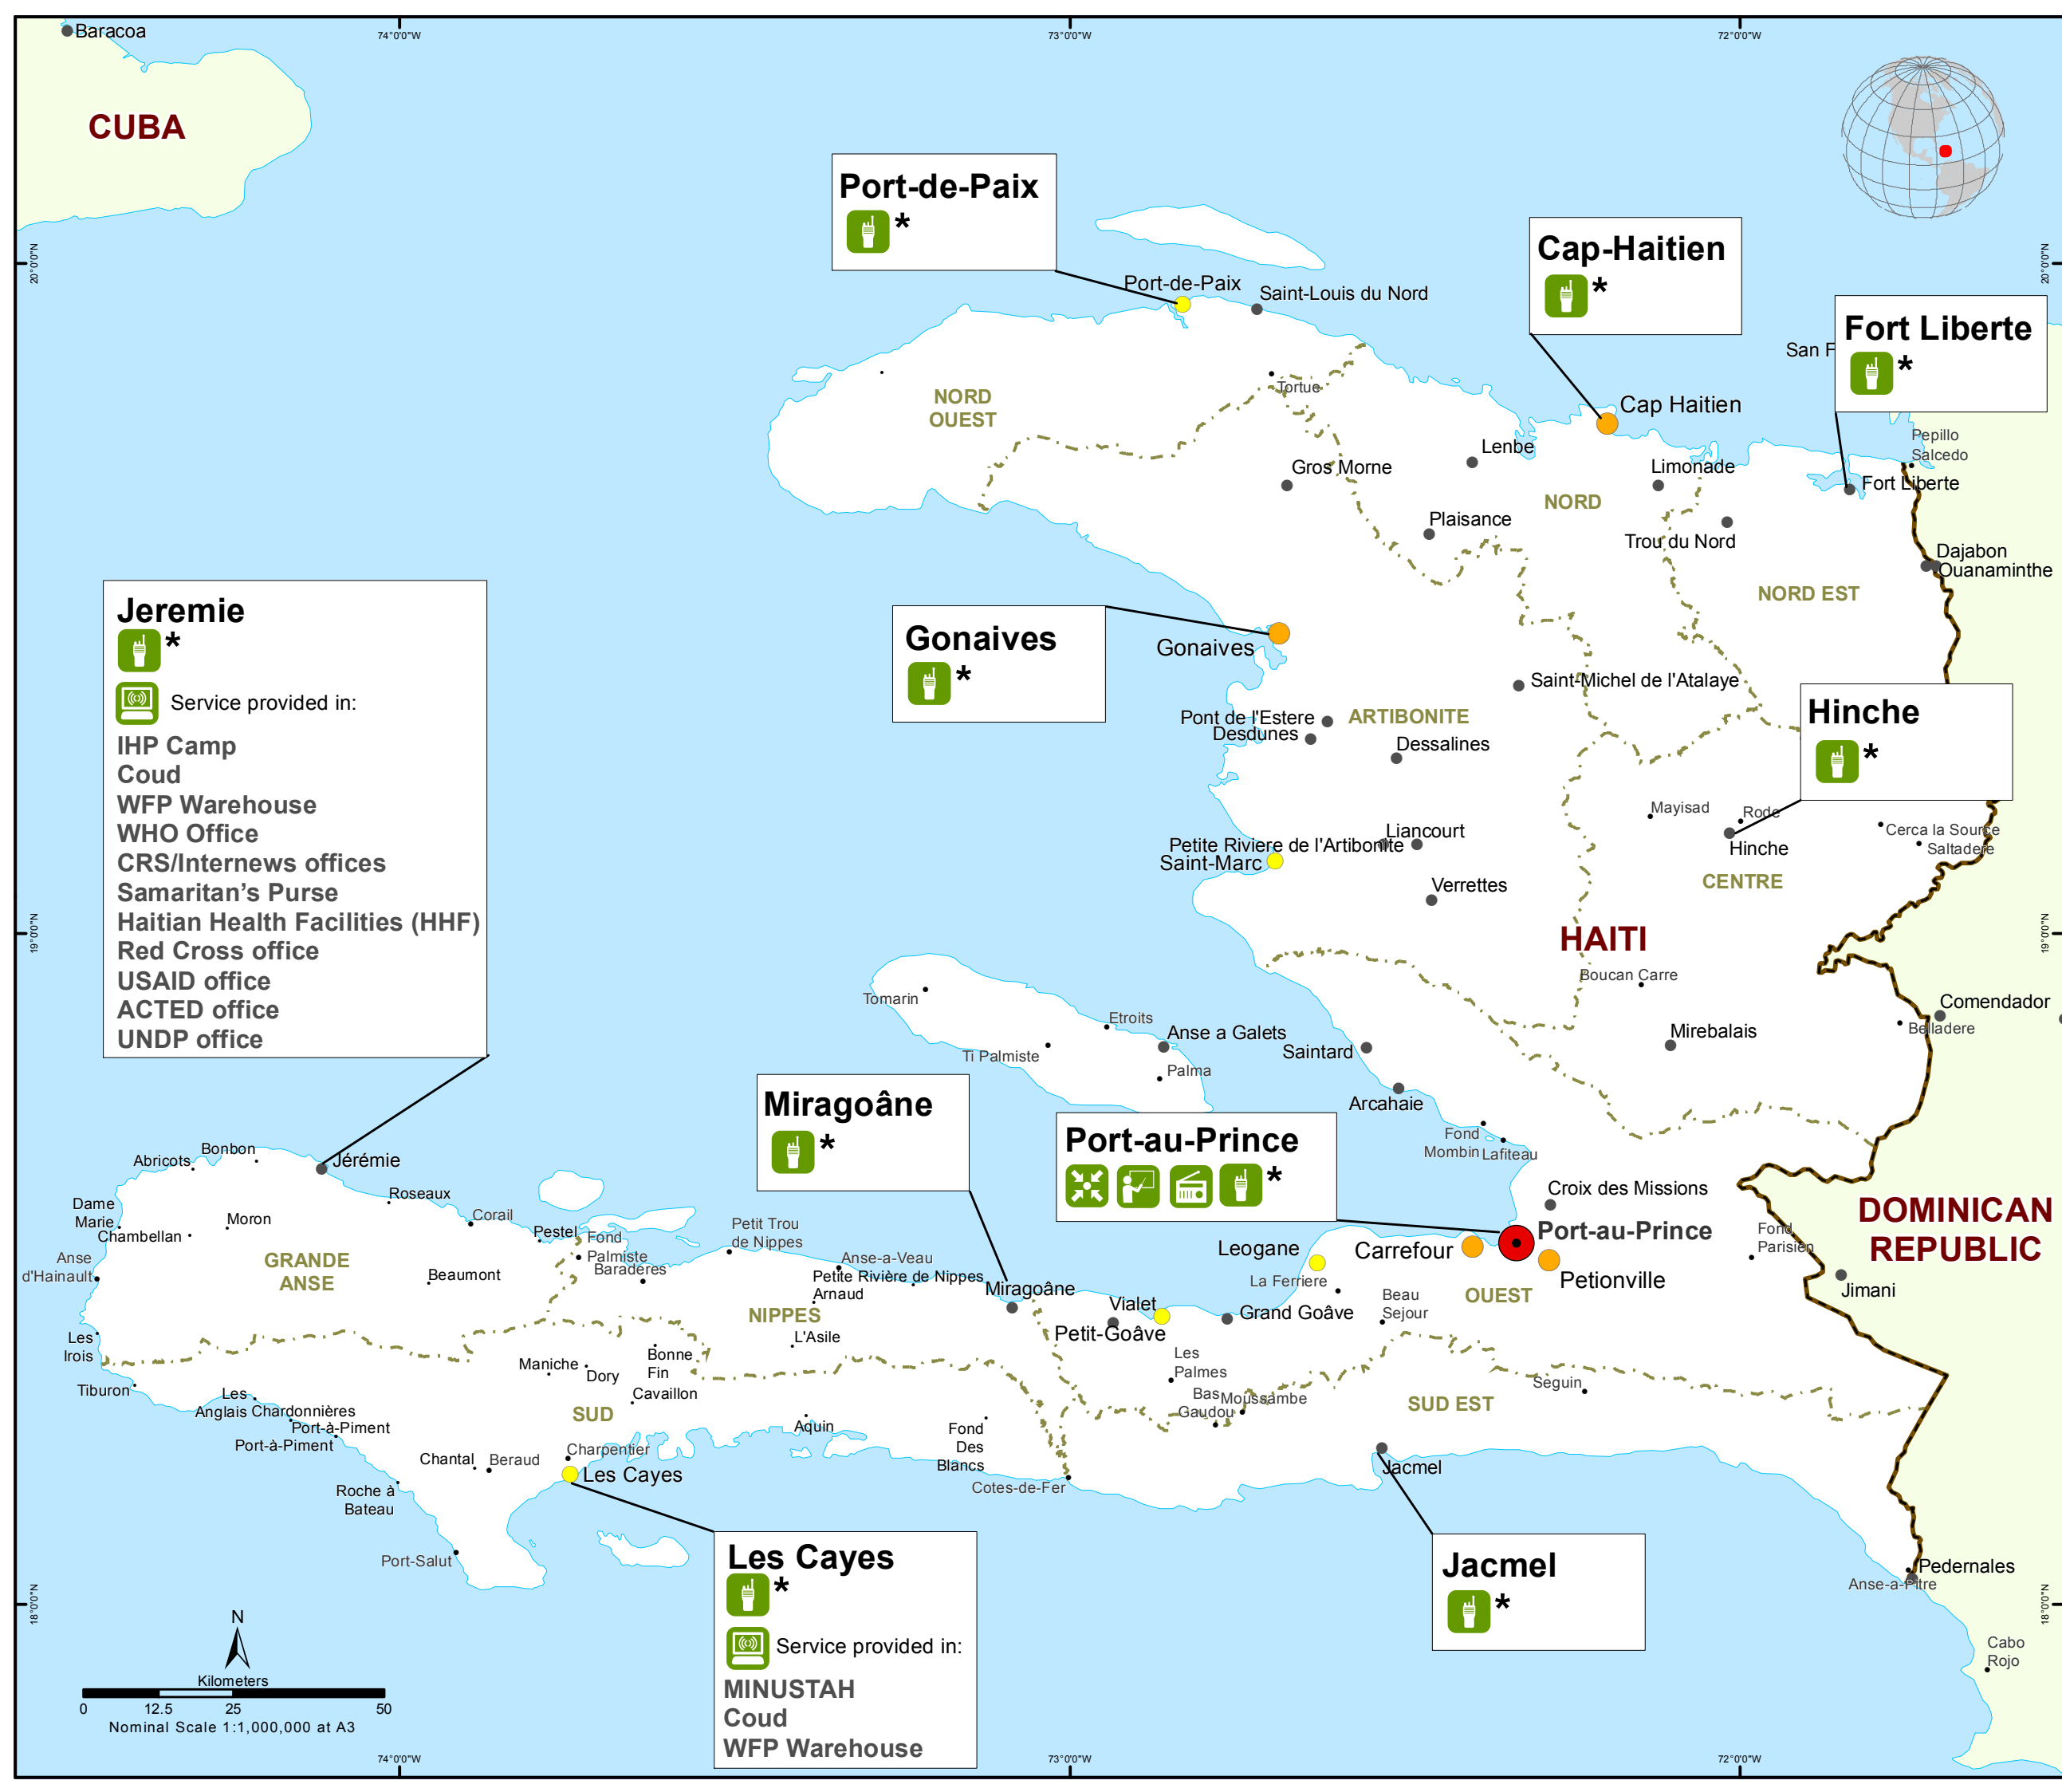

HAITI

ETC Services

November 2016

The Emergency Telecommunications Cluster (ETC) has not been activated in Haiti. As global lead of the ETC, the World Food Programme (WFP) is convening the Haiti Information and Communications Technology (ICT) Working Group.

-  National Capital
-  Major Town
-  Intermediate
-  Small Town
-  International
-  Undetermined
-  First level admin
-  Surface
-  Internet
-  Voice Communications (Phone/Voice)
-  Security Telecommunications (Radio)
-  Coordination
-  Logistics Hub
-  Customer Support
-  Information Management
-  Radio Training
-  Assessment Mission
-  Radio Programming
-  Services being provided
-  Planned services

Data Sources: UNGIWG, Geonames, WFP

The boundaries and names and the designations used on this map do not imply official endorsement or acceptance by the United Nations.

Jeremie
 *
 Service provided in:
 IHP Camp
 Coud
 WFP Warehouse
 WHO Office
 CRS/Internews offices
 Samaritan's Purse
 Haitian Health Facilities (HHF)
 Red Cross office
 USAID office
 ACTED office
 UNDP office

Port-de-Paix
 *

Cap-Haitien
 *

Fort Liberte
 *

Gonaives
 *

Hinche
 *

Miragoâne
 *

Port-au-Prince
    *

Les Cayes
 *
 Service provided in:
 MINUSTAH
 Coud
 WFP Warehouse