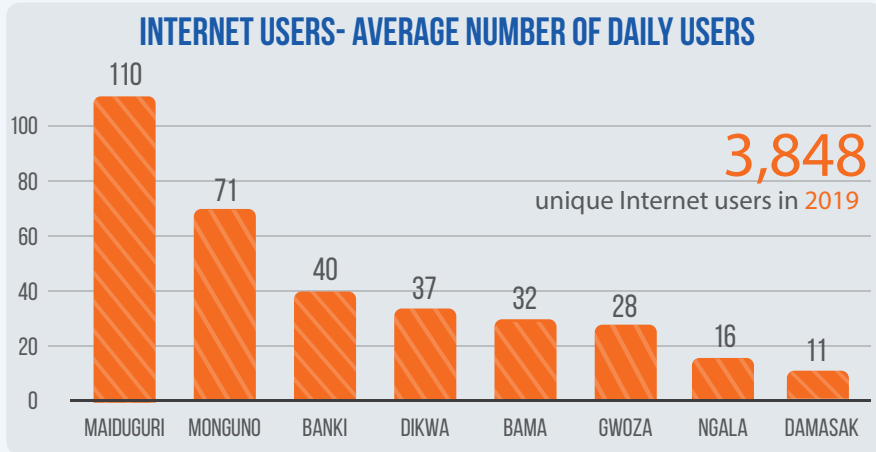

ETS NIGERIA 2019 ACTIVITIES OVERVIEW

January – September 2019*

PARTNERS AND DONORS SUPPORTING THE ETS OPERATION

THE ETS IN NIGERIA IS CO-LED BY

Nigeria.ETS@wfp.org
+ 234 (0) 907 027 6556
www.etcluster.org/emergencies/nigeria-crisis