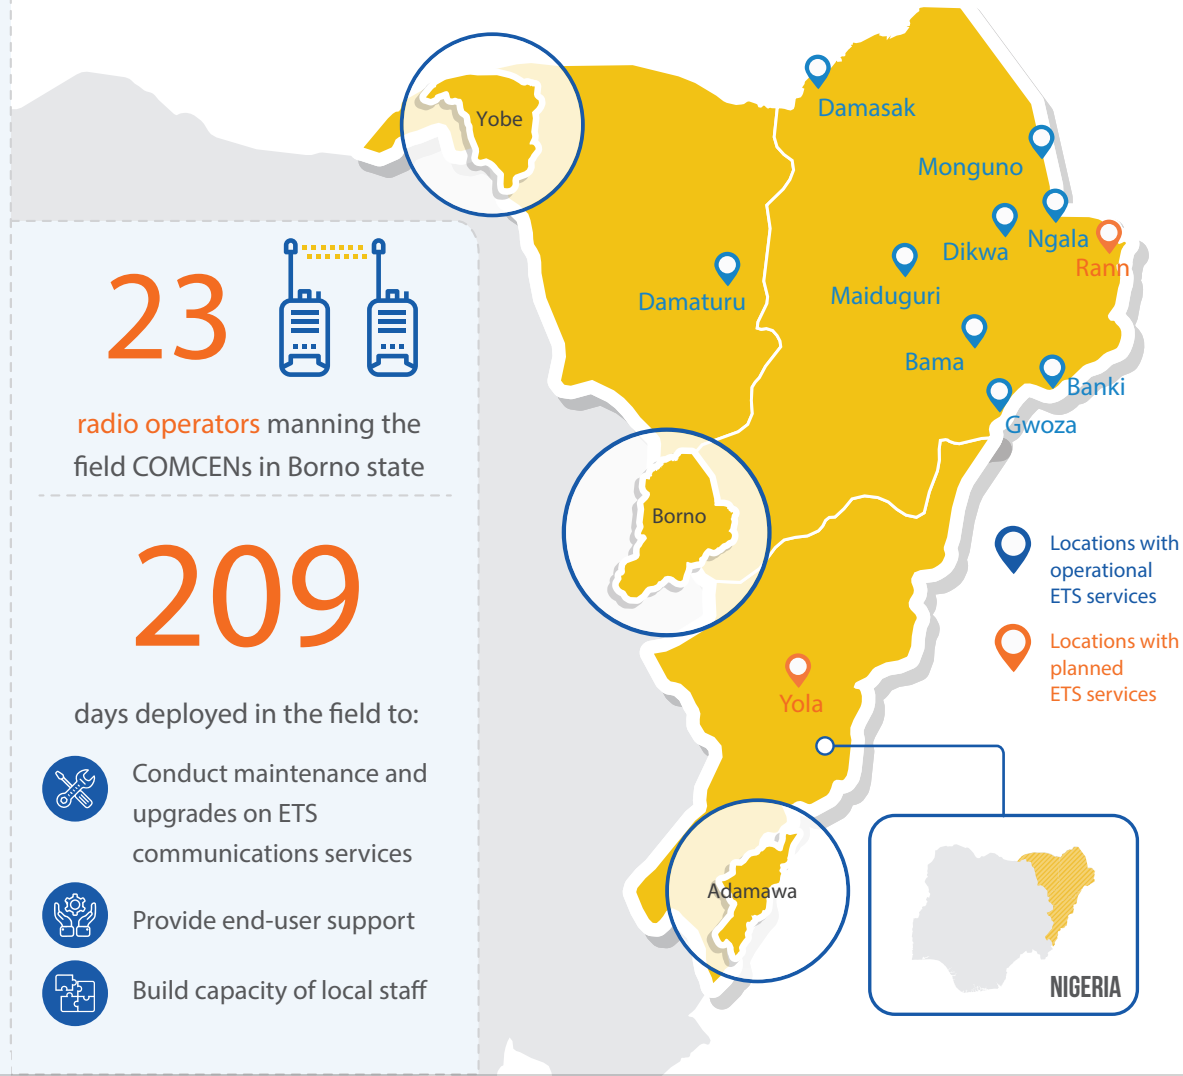

ETS NIGERIA 2019 ACTIVITIES OVERVIEW

January – September 2019*

PARTNERS AND DONORS SUPPORTING THE ETS OPERATION

THE ETS IN NIGERIA IS CO-LED BY

Nigeria.ETS@wfp.org
+ 234 (0) 907 027 6556
www.etcluster.org/emergencies/nigeria-crisis