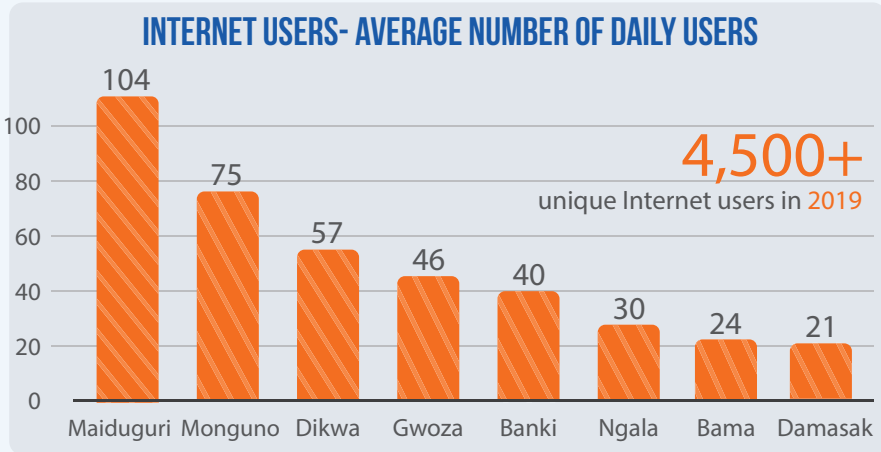

ETS NIGERIA 2019 ACTIVITIES OVERVIEW

January – November 2019*

PARTNERS AND DONORS SUPPORTING THE ETS OPERATION

THE ETS IN NIGERIA IS CO-LED BY

Nigeria.ETS@wfp.org
 + 234 (0) 907 027 6556
www.etcluster.org/emergencies/nigeria-crisis