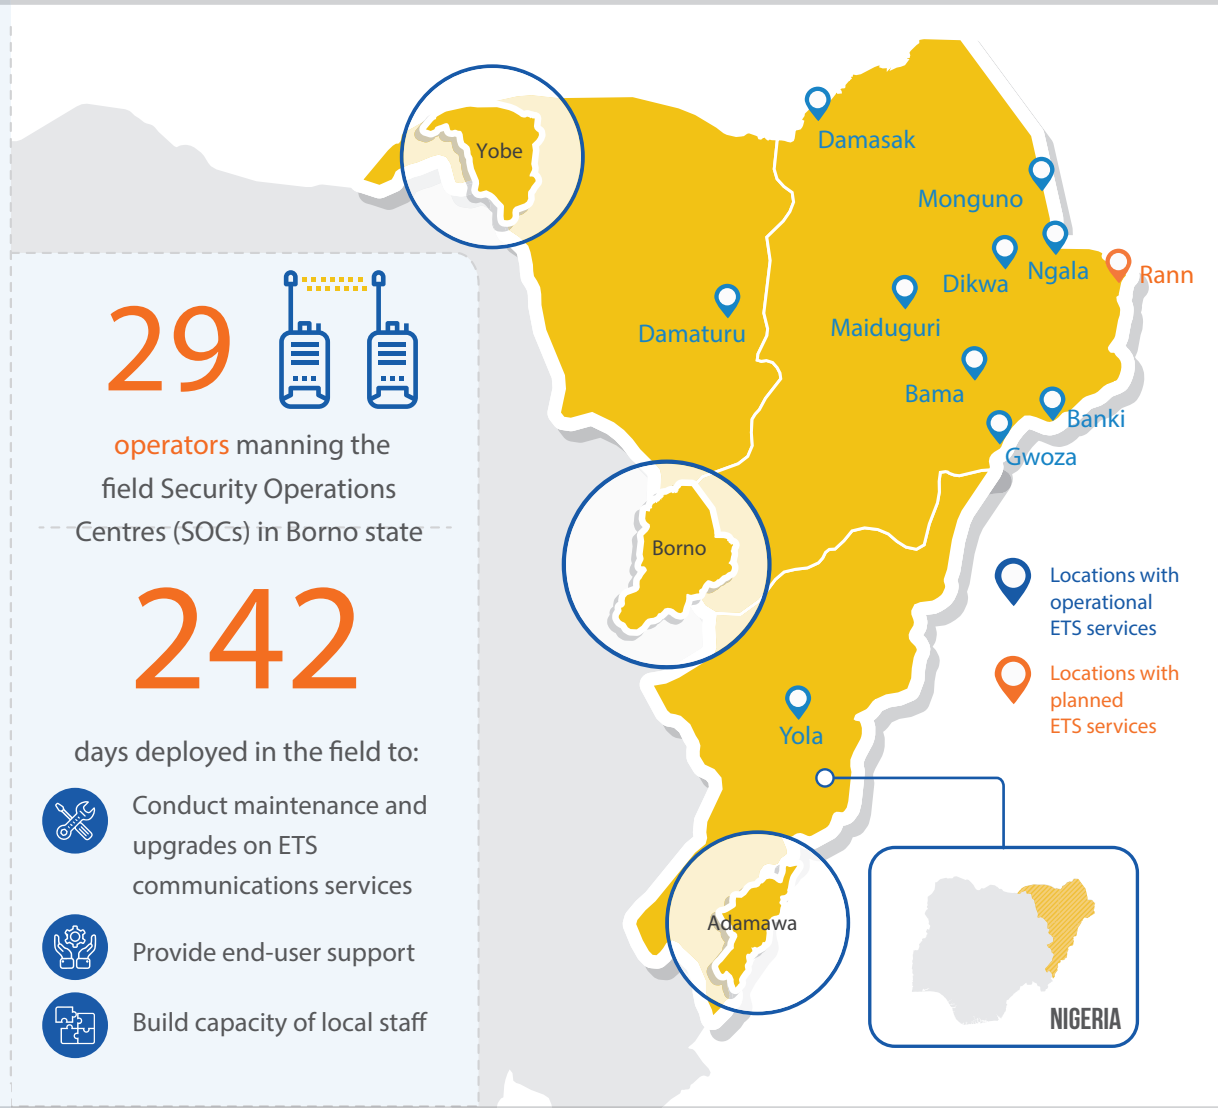

ETS NIGERIA 2019 ACTIVITIES OVERVIEW

January – November 2019*

PARTNERS AND DONORS SUPPORTING THE ETS OPERATION

THE ETS IN NIGERIA IS CO-LED BY

Nigeria.ETS@wfp.org
 + 234 (0) 907 027 6556
www.etcluster.org/emergencies/nigeria-crisis