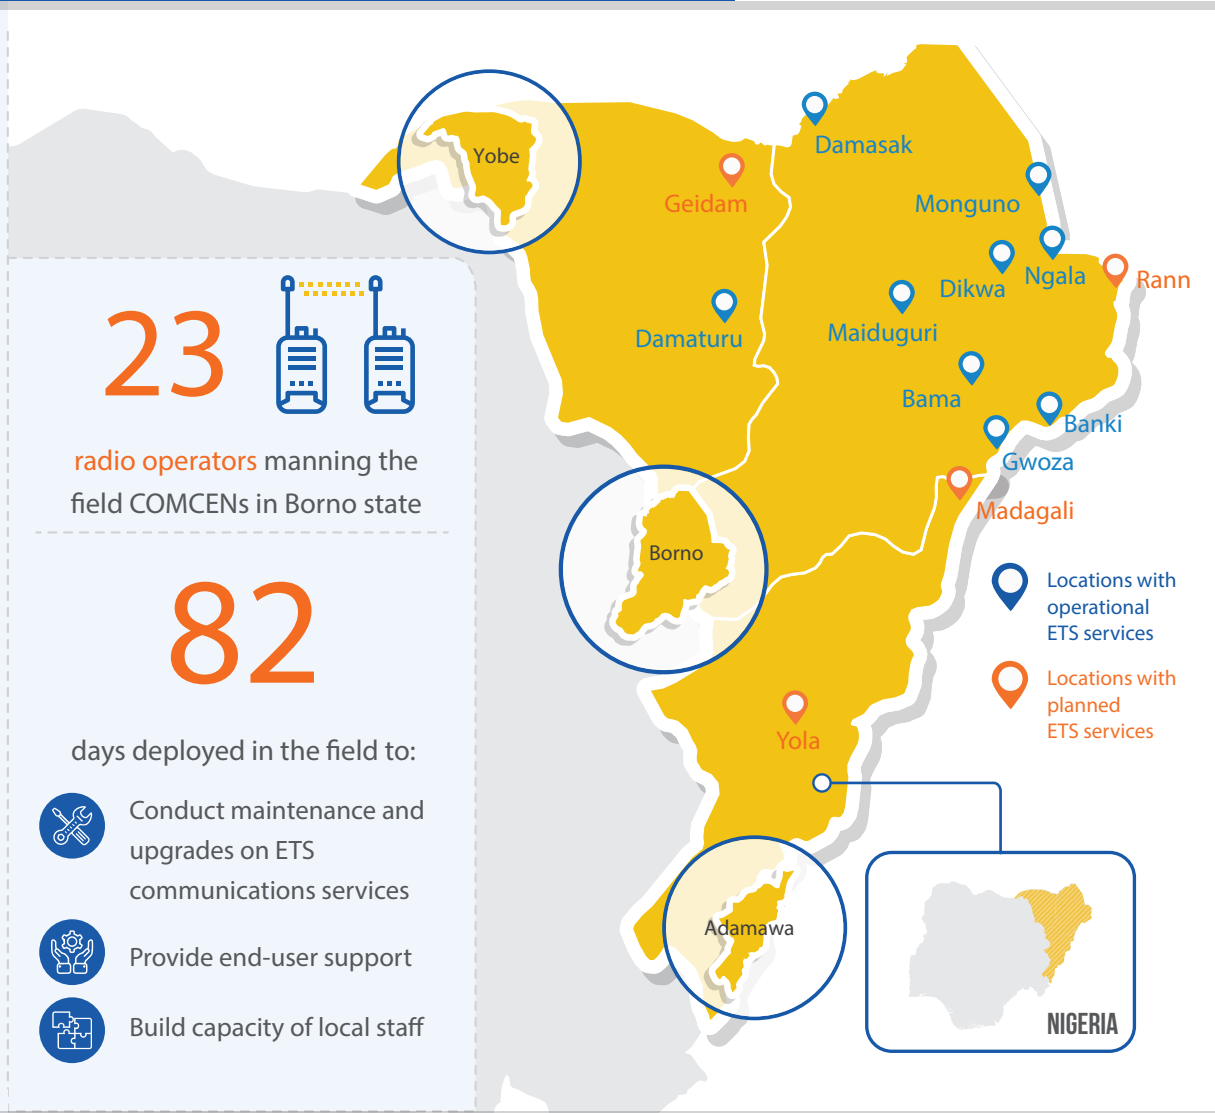

# ETS NIGERIA 2019 ACTIVITIES OVERVIEW

January – April 2019\*

## PARTNERS AND DONORS SUPPORTING THE ETS OPERATION

THE ETS IN NIGERIA IS CO-LED BY

- Nigeria.ETS@wfp.org
- + 234 (0) 907 027 6556
- [www.etcluster.org/emergencies/nigeria-crisis](http://www.etcluster.org/emergencies/nigeria-crisis)