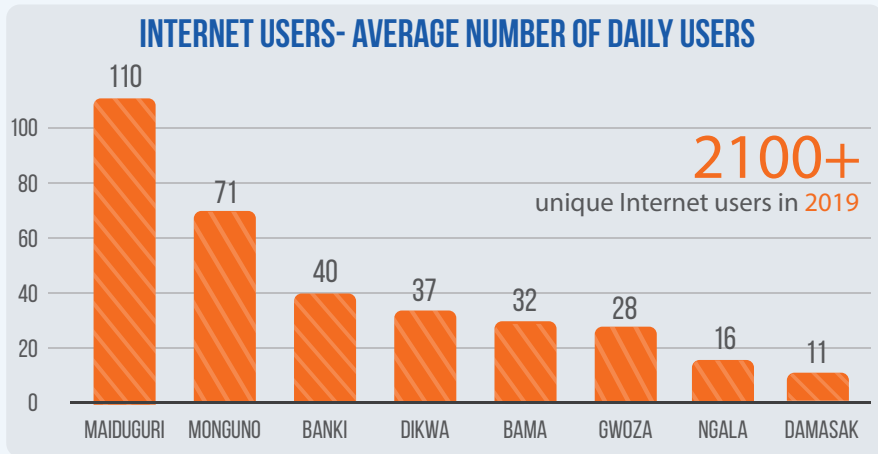

# ETS NIGERIA 2019 ACTIVITIES OVERVIEW

January – April 2019\*