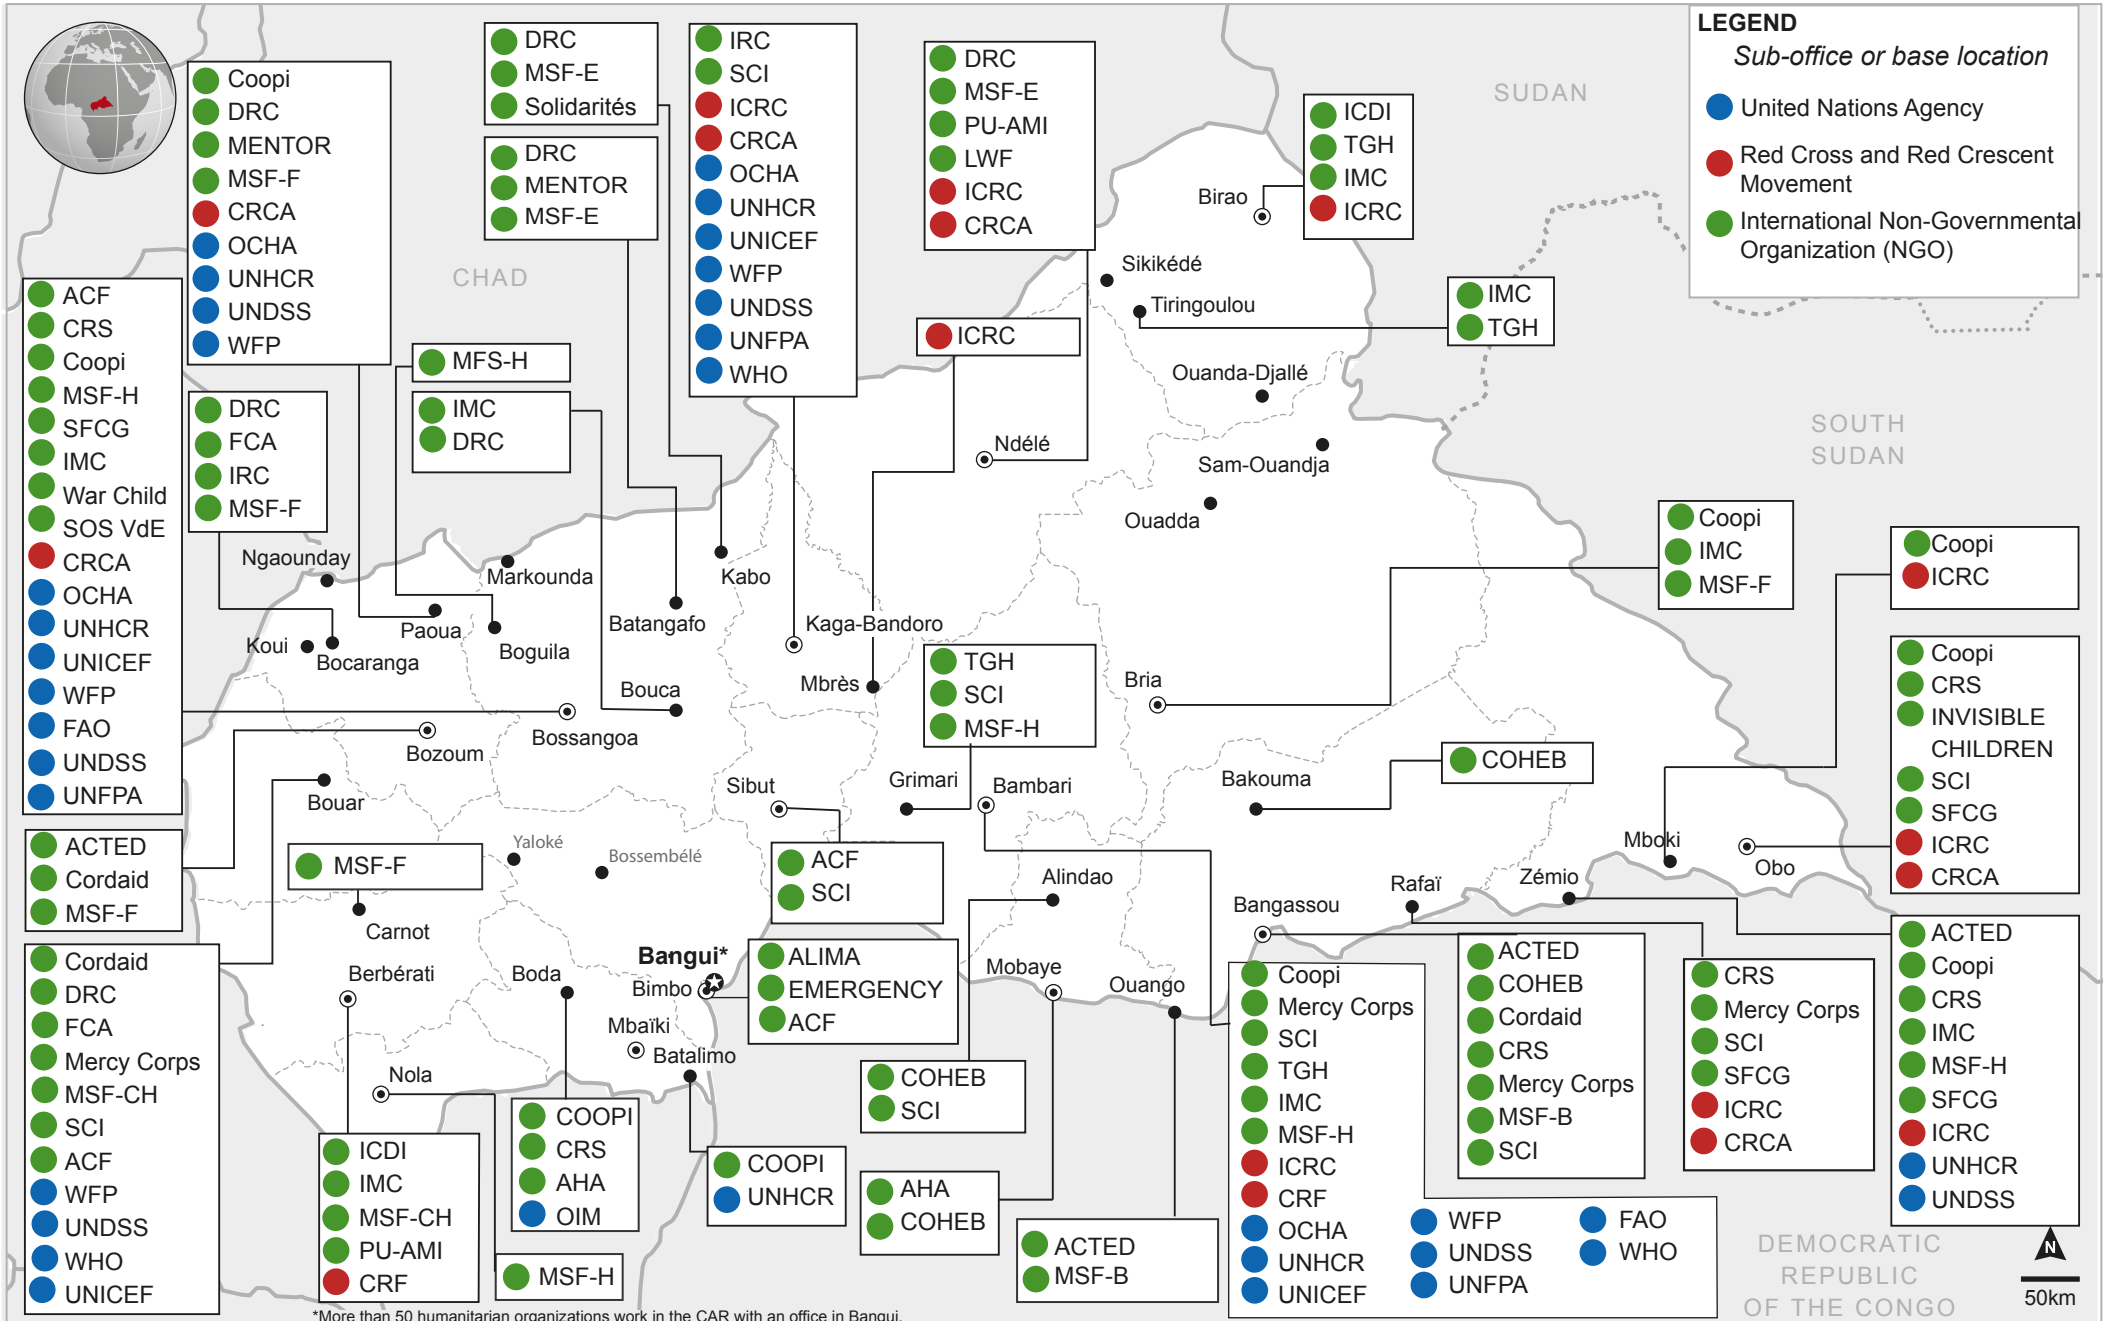

Central African Republic: Who has a Sub-Office/Base where? (05 May 2014)

The boundaries and names shown and the designations used on this map do not imply official endorsement or acceptance by the United Nations. Final boundary between the Republic of Sudan and the Republic of South Sudan has not yet been determined. Final status of the Abyei area is not yet determined. Creation date: 05 May 2014 Base Map Sources: FAO GAUL, SIGCAF, UNCS Feedback: ocha.im.car@gmail.com www.car.humanitarianresponse.info www.unocha.org www.reliefweb.int